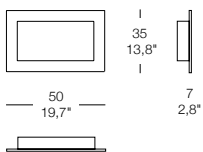

FLAT/PP 35 E

2 x MAX 24W E27

2G11 Fluo ENERGY SAVER

E-ballast elettronico/Electronic ballast