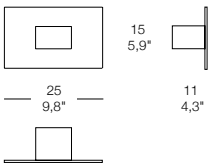

FLAT/Q/R/PP

technical
detailed lists

design **andrea lazzari**

FLAT/R

1 x MAX 60W G9 halopin

o/or

1 x MAX 42W G9 alo. ENERGY SAVER

FLAT/Q