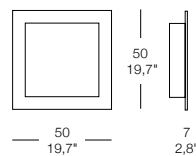

FLAT/PP 50 E

2 x MAX 24W E27

2G11 Fluo ENERGY SAVER

E-ballast elettronico/Electronic ballast

Collezione di lampade da parete e soffitto con diffusore in vetro extrachiaro trasparente con serigrafia nella parte centrale di colore bianco, arancione e grigio metallizzato. **Le versioni PP35 e PP50 sono disponibili solo con serigrafia bianca.**

Collection of wall-ceiling lamps, diffuser in extra clear glass with screen printing in the central part in white, orange or metallized grey. **The versions PP35 and PP50 are available only in white colour.**

Collection de lampes applique-plafonnier avec diffuseur en verre extra-clair sérigraphié dans la partie centrale en couleur blanc, orange ou gris métallisé. **Les versions PP35 et PP50 sont available seulement dans le couleur blanc.**

Colección de lámparas de pared y de techo con difusor de vidrio extraclaro transparente con serigrafía en el centro de colores blanco, anaranjado y gris metalizado. **Las versiones PP35 y PP50 estan disponibles solo en el acabado blanco.**

Serie von Wand-Decken Leuchten, Schirm aus extraklarem Glas mit Siebdruck in der Mitte in den Farben weiß, orange oder grau metallisiert. **Die Versionen PP35 und PP50 sind verfügbar nur in weiss.**

Коллекция настенных и потолочных светильников с отражателем из прозрачного экстрасветлого стекла, с сериграфированием в середине белого, оранжевого или металлического серого цветов. **Версии PP35 и PP50 доступны только в белом цвете.**