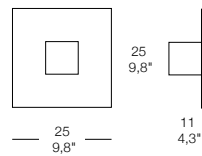

FLAT/Q/R/PP

technical
detailed lists

design **andrea lazzari**

FLAT/R

1 x MAX 60W G9 halopin

o/or

1 x MAX 42W G9 alo. ENERGY SAVER

FLAT/Q